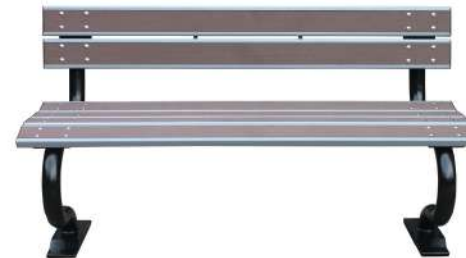

TWSB-1702

Material: Cast iron legs, cast iron and plastic wood seat, stainless steel 304 accessories
Product size: 1500Lx674Wx810Hmm
Seat Size: 1300Lx558Wx450Hmm
Net Wight: 38.6kg