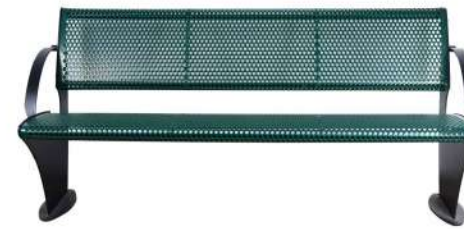

Material: Cold rolled steel, aluminum legs
Product size: 1500Lx600Wx790Hmm
Seat size: 1400Lx420Wx425Hmm
Weight: 39kg

TWSB-1415