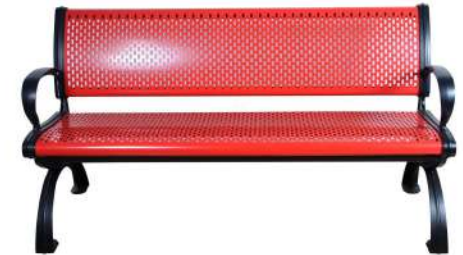

TBB-04TS

Material: Cold rolled steel
Product Size: 1878Lx500Wx815Hmm
Seat Size: 1760Lx500Wx450Hmm
Weight: 55kg

Material: steel
Product Size: 1878Lx500Wx850Hmm
Seat Size: 1760Lx500Wx450Hmm
Weight: 58kg

Material: Cold rolled steel
Product size: 1885Lx620Wx595Hmm
Seat size: 1780Lx490Wx460Hmm
Weight: 56KG

Material: Steel
Product Size: 1830mmLx650mmWx810mmH
Seat Size: 1750mmLx515mmWx430mmH
Weight: 46KG

TWSB-1411

Material: Cold rolled steel, aluminum legs
Product size: 1500Lx600Wx790Hmm
Seat size: 1400Lx420Wx425Hmm
Weight: 39kg

TWSB-1415

Material: Cold rolled steel
Product Size: 1930Lx680Wx780Hmm
Seat Size: 1785Lx390Wx430Hmm

TWSB-1414

Material: Cold rolled steel
Product size: 2000Lx460Wx445mmH

TWSB-1604

Baby seat chair
Material: Cold rolled steel
Product Size: 1200Lx615Wx760Hmm
Seat Size: 1110Lx410Wx410Hmm
Weight: 65kg