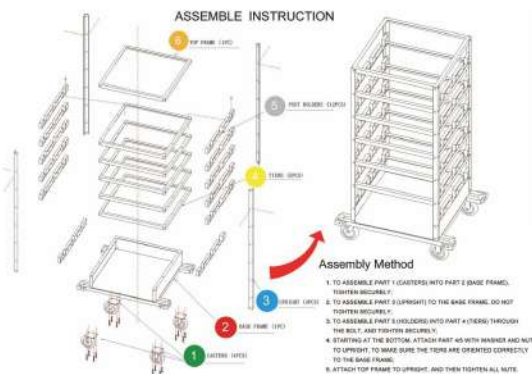

**Model NO.:CAT-A**

Barriers Delivery Trolley  
 Loading capacity: 18 pieces of  $\phi 50.80\text{mm}$  or  $\phi 63.50\text{mm}$  posts  
 Material: Steel powder coated black  
 Wheel: 2 casters and 2 fixed wheels  
 Weight: 80kg

**Model NO.:CAT-B**

Barriers Delivery Trolley  
 Loading capacity: 12 pieces of posts ( $\phi 50.8/63.5/76\text{mm}$ )  
 Material: Steel powder coating  
 Wheel: 2 casters and 2 fixed wheels

**TSAB-1601**

**TWSB-1701**

Material: aluminum legs, aluminum and plastic wood seat, stainless steel 304 for accessories  
 Product size: 1500Lx692Wx870Hmm  
 Seat Size: 1380Lx620Wx430Hmm  
 Net Wight: 38.6kg

**TWSB-1702**

Material: Cast iron legs, cast iron and plastic wood seat, stainless steel 304 accessories  
 Product size: 1500Lx674Wx810Hmm  
 Seat Size: 1300Lx558Wx450Hmm  
 Net Wight: 38.6kg

**TWSB-1703**

Material: Cast iron legs, cast iron and plastic wood seat, stainless steel 304 for accessories  
 Product size: 1500Lx663Wx850Hmm  
 Seat Size: 1420Lx650Wx630Hmm  
 Net Weight: 35.4kg